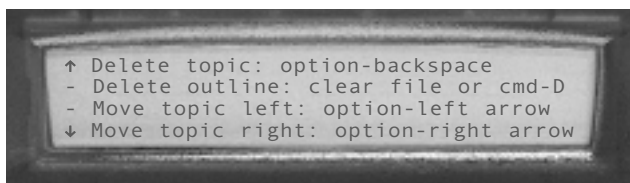

Built-in Help provides reference for commands

System Requirements:
Macintosh without USB requires System 7.5 or later
Macintosh with USB requires System 8.6 or later
PC running Windows 95, Windows 98, Windows ME, Windows 2000, Windows XP or later
Transfer of outlines to Inspiration® or Kidspiration™ requires a cable connection and the following versions: Inspiration 5.0 or higher, Kidspiration 1.0a or higher.

Box Contents:
Inspiration SmartApplet™ CD,
Manual and Updater Cable